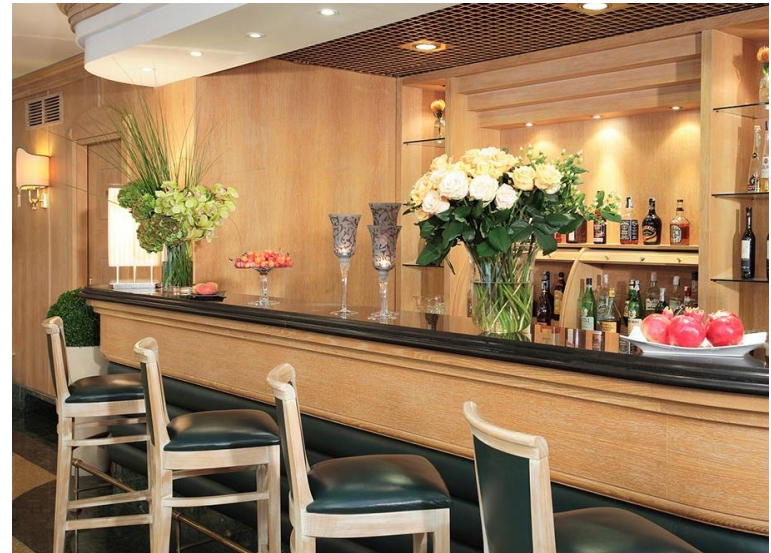

STARHOTELS[®]
PREMIUM

Vespucci
FIRENZE

Classic Elegance

A flair for business meets a passion for people at the Vespucci. Situated close to Peretola Airport and opposite the I Gigli Mall in the heart of the Campi Bisenzio district, working away has never felt more like a holiday. Each of our rooms has been carefully tailored to create a home-away-from home for business and leisure travelers with cozy armchairs, warm cherry wood furniture and sumptuous fabrics. To unwind, there's a renowned restaurant serving international cuisine and local delicacies, or a relaxed bar for that late-night digestif.

Restaurant & Bar

Our excellent Restaurant La Polena, with its casual and welcoming atmosphere, and the hotel bar offer everything from light lunches to fine dining, corporate banquets (up to 140 people) and drinks receptions (up to 200 people).

Vespucci

FIRENZE

Sale riunioni <i>Meeting rooms</i>	Area mq <i>Area sq.ft.</i>	Lung. x larg. mt. <i>L x W ft.</i>	altezza mt. <i>height ft.</i>	teatro <i>theatre</i>	banchi scuola <i>class room</i>	Tavolo unico ferro di cavallo <i>conference table/ U-shape</i>	cabaret style [^]	cocktail reception	banchetto <i>banquet</i>
Magellano [°]	42,75 459,99	7,50x5,70 24,61x18,70	2,9 9,51	30	20	20	10	35	30
Colombo [°]	87,8 944,73	10,70x8,20 35,10x26,90	2,9 9,51	70	30	30	35	80	65
La Polena Restaurant [°]	160 1721,6	12,50x12,80 41,04x41,99	2,9 9,51	-	-	-	-	200	140